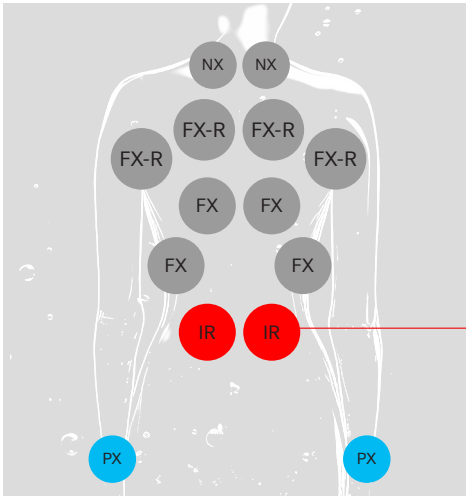

Unique raised back styling.
 Feature-rich standards across all models.
 Best in class hydromassage and clean water.
 Extension of IR + Red Light Therapy across all models.
 Sought after sizes with complementary open and lounge seating.

Jacuzzi® PowerPro®
FX-IR

Platinum, Brushed Grey

Porcelain, Smoked Ebony

Porcelain, Modern Hardwood

Experience

Patent-Pending **IR + Red Light** Therapy
 RX Massage + Integration for Shoulders
 MX Jets Throughout
 FX Jets Throughout
 Wide-sheet Cascading Waterfall

Clean Water

Filter Shield with Floating Gate
 5-stage Filtration
 CLEARRAY Active Oxygen® System
 CLEARRAY® On-Demand
 @ease® Cartridge Holder (USA Only)

Design

6" Floating ProPolymer Base
 5 ProFusion™ Shell Colors
 3 ProFinish™ Cabinet Colors
 Accent Exterior Corner Lights
 Upgraded Energy-Efficient Insulation