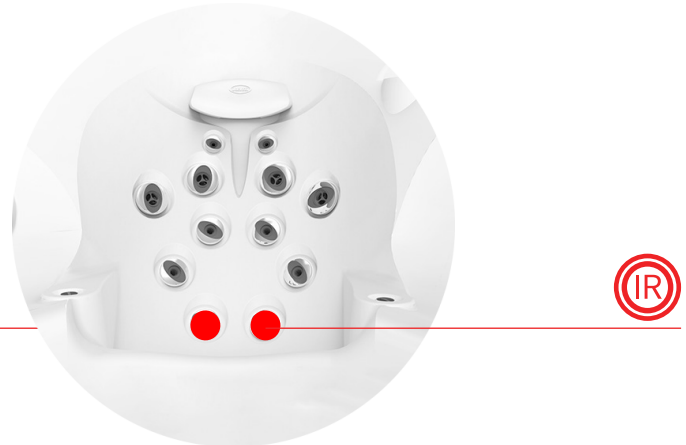

Unique raised back styling.
 Feature-rich standards across all models.
 Best in class hydromassage and clean water.
 Extension of IR + Red Light Therapy across all models.
 Sought after sizes with complementary open and lounge seating.

Jacuzzi® PowerPro®
FX-IR

Platinum, Brushed Grey

Porcelain, Smoked Ebony

Porcelain, Modern Hardwood

Experience

Patent-Pending **IR + Red Light** Therapy
 RX Massage + Integration for Shoulders
 MX Jets Throughout
 FX Jets Throughout
 Wide-sheet Cascading Waterfall

Clean Water

Filter Shield with Floating Gate
 5-stage Filtration
 CLEARRAY Active Oxygen® System
 CLEARRAY® On-Demand
 @ease® Cartridge Holder (USA Only)

Design

6" Floating ProPolymer Base
 5 ProFusion™ Shell Colors
 3 ProFinish™ Cabinet Colors
 Accent Exterior Corner Lights
 Upgraded Energy-Efficient Insulation