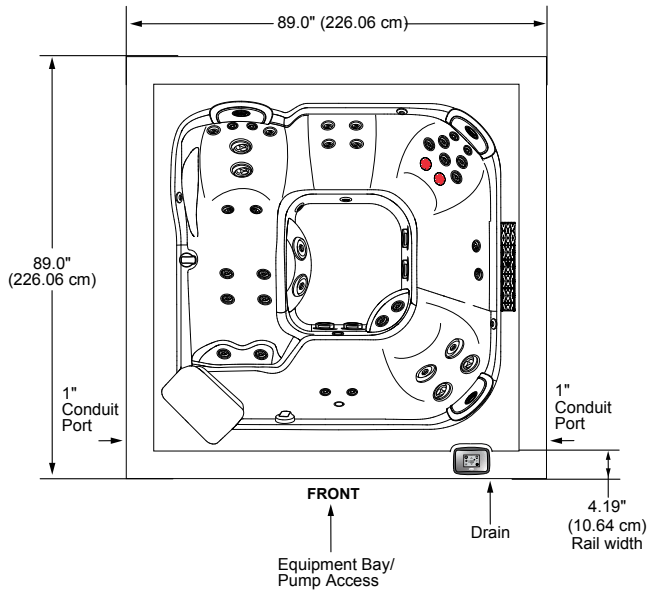

## Seat Depths

**A = 25.00" (63.50 cm)**  
**B = 22.00" (55.88 cm)**  
**C = 27.00" (68.58 cm)**  
**D = 20.88" (53.02 cm)**  
**E = 26.25" (66.68 cm)**

**F = 18.38" (46.67 cm)**  
**G = 24.25" (61.60 cm)**  
**H = 31.00" (78.74 cm)**

Listed dimensions  
represent distance  
from top of the deck  
to lowest point in  
seat. Tolerance  $\pm 0.5"$   
(1.27 cm).

Dimensions/Specifications are Subject to Change Without Notice

## Dimensions

TOP VIEW

FRONT/BACK SIDE VIEW

RIGHT SIDE VIEW

**IMPORTANT! Always measure each hot tub for exact dimensions BEFORE designing its foundational support and/or decking.**

Dimensions/specifications subject to change without notice. Tolerance: ± 0.5" (1.27 cm)

Dimensions/specifications subject to change without notice. Tolerance ±0.5" (1.27 cm)