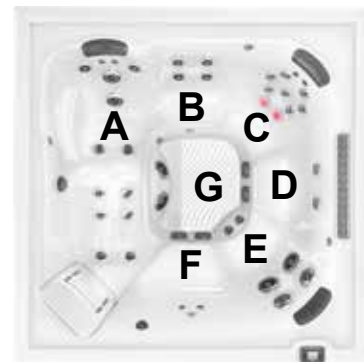

## Specifications

Seating Capacity.....	5-6
Dimensions .....	89" x 89" x 34" (226.06 cm x 226.06 cm x 86 cm); <b>For complete dimensions, see page 80</b>
Dry Weight.....	914 lbs (415 kg)
Filled Weight (Spa Volume) .....	4,625 lbs (2,098 kg)
Filled Weight (Average Fill).....	3,666 lbs (1,663 kg)
Water Capacity (Spa Volume).....	445 US gallons (1,685 Liters)- <i>Approximate</i>
Water Capacity (Average Fill).....	330 US gallons (1,249 Liters)- <i>Approximate</i>
Electronic Controls .....	ProTouch™ 2 LCD control panel, user interface displays temperature, time, cycles and fingertip jet control. Offers customizing of pre-programmed filtration cycles, heating modes and water temperature setting.
Pump 1.....	North America (60 Hz): 1-Speed, 5.1 HP brake, 2.5 HP continuous, 56 Frame
Export (50 Hz): .....	<b>1-Speed, 2.0 HP continuous</b>
Pump 2.....	North America (60 Hz): 1-Speed, 5.1 HP brake, 2.5 HP continuous, 56 Frame
Export (50 Hz): .....	<b>1-Speed, 2.0 HP continuous</b>
Circulation Pump.....	Yes, 8-hour
Total PowerPro® Jets.....	39 (Plus 2 IR Light Therapy)
Seat A Jets .....	2 PowerPro® NX2, 2 PowerPro® RX, 2 PowerPro® FX Large Rotational, 2 PowerPro® FX Rotational, 6 PowerPro® FX
Seat B Jets .....	4 PowerPro® RX
Seat C Jets .....	2 PowerPro® NX2, 7 PowerPro® FX, 2 IR Light Therapy
Seat D Jets .....	2 PowerPro® FX Rotational
Seat E Jets .....	2 PowerPro® FX Large Rotational, 2 PowerPro® MX
Seat F Jets.....	2 PowerPro® NX2
Footwell (G).....	2 PowerPro® FX, 2 PowerPro® MX
Massage Selector .....	1
Air Controls.....	3, On/Off rocker switch air controller
Water Management System.....	One ProClarity® 40 ft <sup>2</sup> filter cartridge and 1 ProClarity® depth load filter on 8-hour circulation pump; one ProCatch® bag with ProClear® 60 ft <sup>2</sup> filter; Floating Weir; Factory installed CLEARARRAY Active Oxygen™ Clean Water System
Export (50 Hz): .....	<b>Factory installed CLEARARRAY Active Oxygen™ Clean Water System</b>
LED Lighting .....	Two underwater light with 4 color modes, waterfall lights, exterior corner lights
Cabinet .....	Modern Hardwood, Brushed Gray, Smoked Ebony
Acrylic Colors .....	Platinum, Porcelain
Headrests .....	3
Waterfalls .....	One; Independent flow rate (on or off) adjustment powered by pump 1
Heater:.....	North America (60 Hz): 5.5 kW, High Flow
Export (50 Hz): .....	<b>High Flow, 2.7 kW</b>
Electrical Requirements: .....	North America (60 Hz): 240 VAC@40A, 50A, or 60A <b>Export (50 Hz): 220-240 VAC@1x32A, 1x20A/1x16A, or 3x16A, or suitably rated circuit breaker to comply with local electrical codes. Certain countries may require dual power inputs; two GFCI RCD breakers are required for this configuration.</b>
Warranty*.....	North America (60 Hz): 10 Years Shell, 7 Years Shell Surface, 5 Years Plumbing Component Leaks, 5 Years Equipment and Controls, 5 Years Cabinet, 2 Years Jets, 2 Years Lights; <b>Export (50 Hz): 10 Years Shell, 7 Years Shell Surface, 5 Years Plumbing Component Leaks, 5 Years Equipment and Controls, 5 Years Cabinet, 2 Years Jets, 2 Years Lights</b>
Audio System (Optional).....	N/A