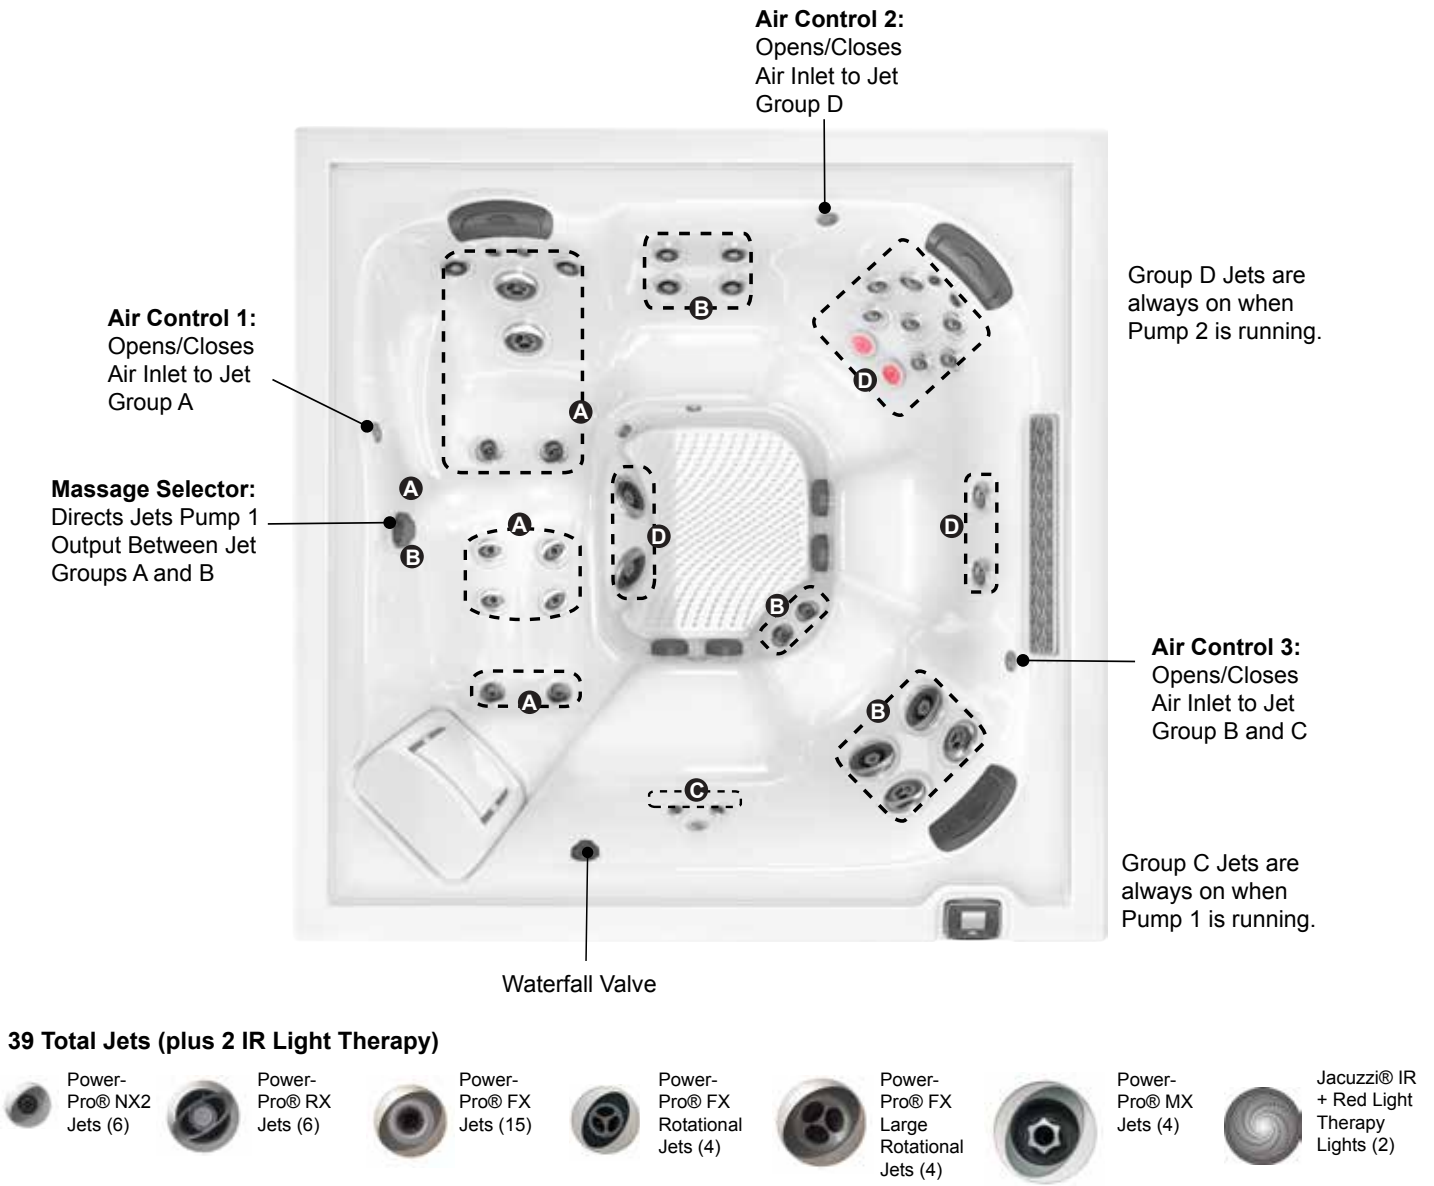

Jacuzzi J-LXL

Operation/Seat Depths