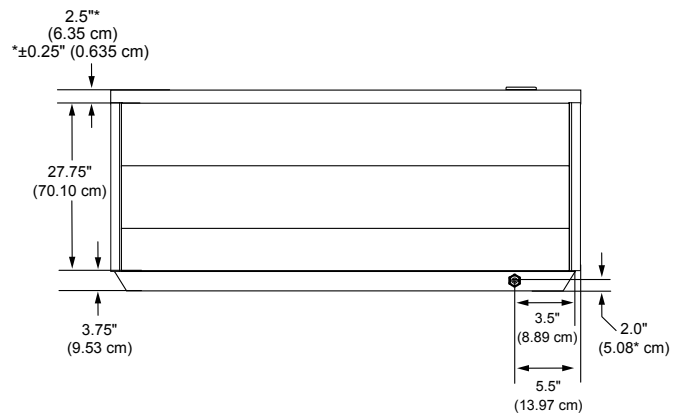

## Seat Depths

**A = 25.00" (63.50 cm)**  
**B = 22.00" (55.88 cm)**  
**C = 27.00" (68.58 cm)**  
**D = 20.88" (53.02 cm)**  
**E = 26.25" (66.68 cm)**

**F = 18.38" (46.67 cm)**  
**G = 24.25" (61.60 cm)**  
**H = 31.00" (78.74 cm)**

Listed dimensions  
represent distance  
from top of the deck  
to lowest point in  
seat. Tolerance  $\pm 0.5"$   
(1.27 cm).

Dimensions/Specifications are Subject to Change Without Notice

## Dimensions

TOP VIEW

FRONT/BACK SIDE VIEW

RIGHT SIDE VIEW

**IMPORTANT! Always measure each hot tub for exact dimensions BEFORE designing its foundational support and/or decking.**

Dimensions/specifications subject to change without notice. Tolerance: ± 0.5" (1.27 cm)

Dimensions/specifications subject to change without notice. Tolerance ±0.5" (1.27 cm)