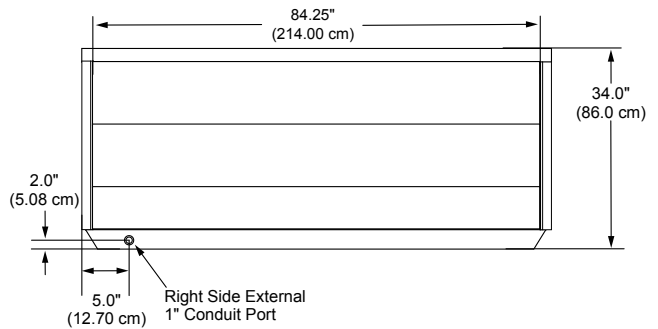

## Seat Depths

**A = 25.00" (63.50 cm)**  
**B = 22.00" (55.88 cm)**  
**C = 27.00" (68.58 cm)**  
**D = 20.88" (53.02 cm)**  
**E = 26.25" (66.68 cm)**

**F = 18.38" (46.67 cm)**  
**G = 24.25" (61.60 cm)**  
**H = 31.00" (78.74 cm)**

Listed dimensions  
represent distance  
from top of the deck  
to lowest point in  
seat. Tolerance  $\pm 0.5"$   
(1.27 cm).

Dimensions/Specifications are Subject to Change Without Notice

## Dimensions

TOP VIEW

FRONT/BACK SIDE VIEW

RIGHT SIDE VIEW

**IMPORTANT! Always measure each hot tub for exact dimensions BEFORE designing its foundational support and/or decking.**

Dimensions/specifications subject to change without notice. Tolerance: ± 0.5" (1.27 cm)

Dimensions/specifications subject to change without notice. Tolerance ±0.5" (1.27 cm)