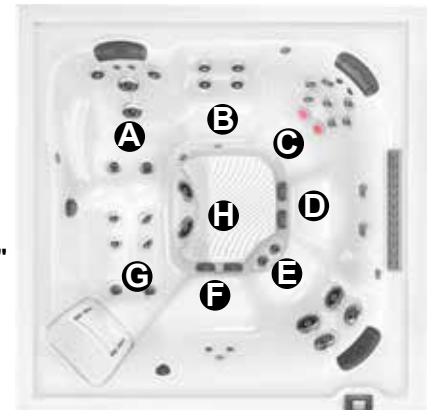

## Operation/Seat Depths

Spa Operation Subject to Change without Notice

## Seat Depths

**A = 25.00" (63.50 cm)**  
**B = 22.00" (55.88 cm)**  
**C = 27.00" (68.58 cm)**  
**D = 20.88" (53.02 cm)**  
**E = 26.25" (66.68 cm)**

**F = 18.38" (46.67 cm)**  
**G = 24.25" (61.60 cm)**  
**H = 31.00" (78.74 cm)**

Listed dimensions  
represent distance  
from top of the deck  
to lowest point in  
seat. Tolerance  $\pm 0.5"$   
(1.27 cm).

Dimensions/Specifications are Subject to Change Without Notice