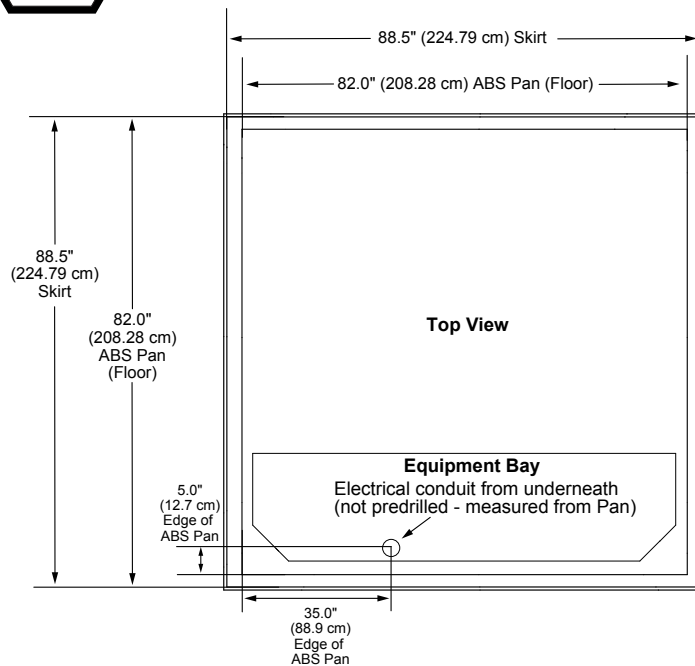

## Seat Depths

**A = 25.00" (63.50 cm)**  
**B = 22.00" (55.88 cm)**  
**C = 27.00" (68.58 cm)**  
**D = 20.88" (53.02 cm)**  
**E = 26.25" (66.68 cm)**

**F = 18.38" (46.67 cm)**  
**G = 24.25" (61.60 cm)**  
**H = 31.00" (78.74 cm)**

Listed dimensions  
represent distance  
from top of the deck  
to lowest point in  
seat. Tolerance  $\pm 0.5"$   
(1.27 cm).

Dimensions/Specifications are Subject to Change Without Notice

## Dimensions

TOP VIEW

FRONT/BACK SIDE VIEW

RIGHT SIDE VIEW

**IMPORTANT! Always measure each hot tub for exact dimensions BEFORE designing its foundational support and/or decking.**

Dimensions/specifications subject to change without notice. Tolerance: ± 0.5" (1.27 cm)

Dimensions/specifications subject to change without notice. Tolerance ±0.5" (1.27 cm)