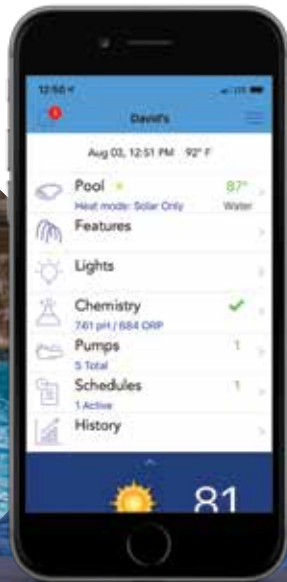

INTELLICENTER™

CONTROL SYSTEM FOR POOL AND SPA

Paradise has never been more portable.

EVERYTHING NEEDED FOR EFFORTLESS POOL AND SPA CONTROL

from up close or around the world.

Wherever you are, the IntelliCenter™ Control System for Pool and Spa makes it easier and more intuitive than ever to control your pool. Use your familiar iOS® or Android® mobile devices from anywhere in the world. IntelliCenter features new color touchscreen interfaces at the equipment pad as well as via an optional indoor control panel and/or optional wireless poolside remote. Its razor-sharp screen clarity and step-by-step instructions make operation a cinch.

COLOR TOUCHSCREEN INTERFACE

Scheduling and operation is a cinch with the color touchscreen interface. It displays intuitive instructions in beautifully clear text and rich colors.

EASY REMOTE CONTROL OR REMOTE ACCESS