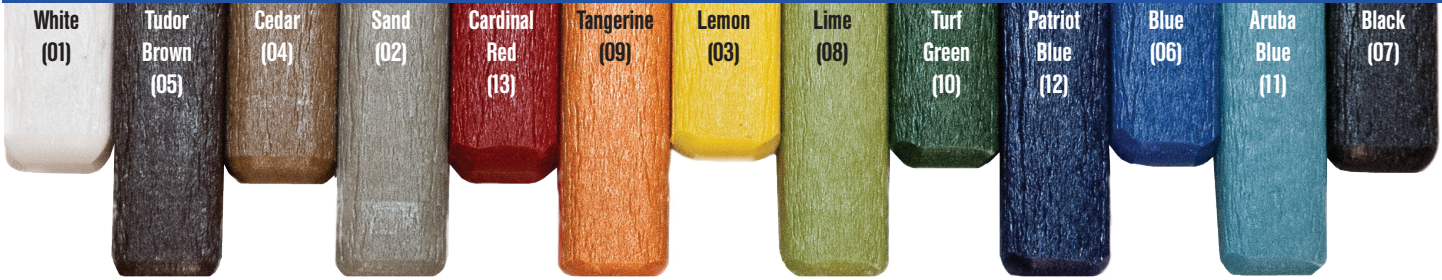

The Kaleidoscope Effect

Carolina Casual already offers hundreds of furniture options, but sometimes that's not enough to let your personality out. Our two tone color combinations are just what you are looking for. Get creative and choose two colors from our 13 color options and let us customize your furniture. Simply pick your top and bottom color choices. Choose your favorite team colors, show your school pride, the possibilities are endless.

Customize it the way you want, pick any two combinations.

Popular Color Combinations

Color combinations are not limited to the choices shown below.

Black & Tudor Brown

Cedar & White

Black & Lime

Black & Aruba Blue

Tudor Brown & White

Black & Cedar

Tudor Brown & Cedar

Tudor Brown & Sand

Tudor Brown & Blue

Cedar & Turf Green

White & Lime

Sand & Patriot Blue

Tudor Brown & Aruba Blue

Tudor Brown & Lime

Sand & White

Cedar & Patriot Blue

Black & Sand

White & Blue

Lemon & Turf Green

Tangerine & Aruba Blue