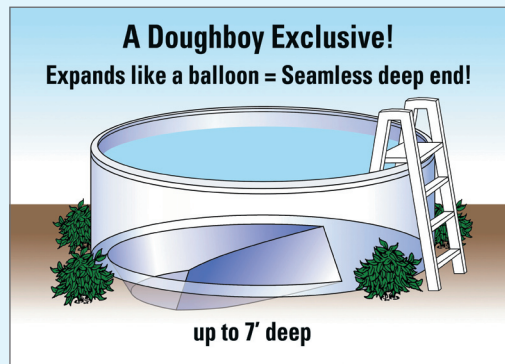

A Size For Any Backyard

An excellent assortment of pool sizes to perfectly match your backyard.

Round

12' • 16'
18' • 21'
24' • 28'

Oval

20' x 12' • 24' x 12' • 28' x 12'
24' x 16' • 28' x 16' • 32' x 16'
34' x 18' • 38' x 18' • 41' x 21'

Important: Misuse of your pool may result in crippling injury and/or other dangers to life and health. Do not dive or jump. Do not use slides, diving boards, or any other platform or object which can be used for improper pool entry. Use only an above-ground swimming pool ladder to enter or exit your pool. It is your responsibility to secure your pool against unauthorized, unsupervised or unintentional entry.

Change of Design: Doughboy Recreational expressly reserves the right to change or modify the design and construction of any product in due course of our manufacturing without incurring any obligation or liability to furnish or install such changes or modifications on products previously or subsequently sold.

Doughboy Recreational is in no way affiliated with any professional pool installer. If you have the pool installed by others, please supervise to be sure they comply with proper installation techniques as shown.

Visit our website at www.doughboy-pools.com

Doughboy Recreational • 315 N Sebastian • West Helena, AR 72390 • 866-DOUGHBOY