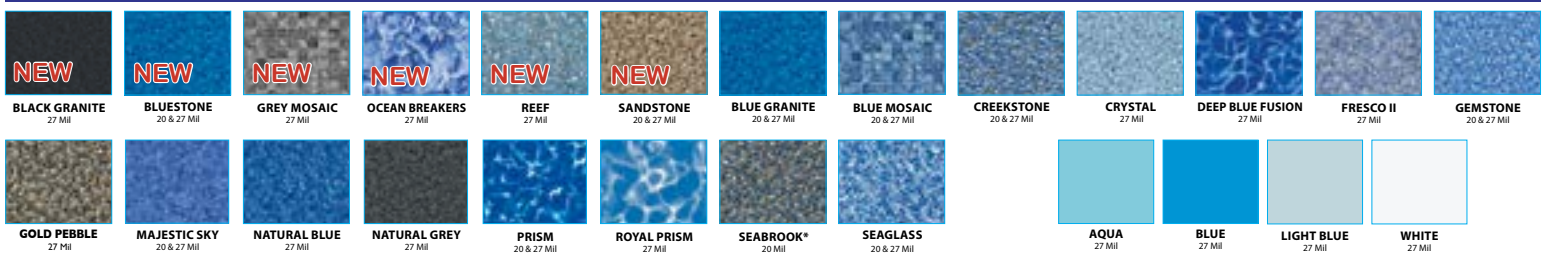

CAMBRIDGE / ROYAL PRISM
27 Mil • Tile Hgt 9-1/8"

CAPRI / FRESCO II
27 Mil • Tile Hgt 8-5/8"

CHESAPEAKE / GEMSTONE
27 Mil • Tile Hgt 9-5/8"

COURTSTONE / NATURAL GREY
27 Mil • Tile Hgt 11"

COURTSTONE BLUE / NATURAL BLUE
27 Mil • Tile Hgt 11"

STONEBRAID / ROYAL PRISM
27 Mil • Tile Hgt 8-1/2"

SUMMERWAVE / DEEP BLUE FUSION
27 Mil • Tile Hgt 9"

VINTAGE MOSAIC / BLUE MOSAIC
27 Mil • Tile Hgt 9"

CANCUN / BLUE GRANITE
20 & 27 Mil • Tile Hgt 10"

HAMPTON / SEAGLASS
20 & 27 Mil • Tile Hgt 9-5/8"

MARBLE INLAY / CRYSTAL
27/27 Mil • Tile Hgt 9-1/2"

MOONSTRUCK / CREEKSTONE
27/27 Mil • Tile Hgt 9"

PANAMA / ROYAL PRISM
27/27 Mil • Tile Hgt 10"

TAN SIERRA / GOLD PEBBLE
27/27 Mil • Tile Hgt 14"

BAROLO / PRISM
27/20 Mil • Tile Hgt 10"

DYNASTIE / BLUE GRANITE
27/20 Mil • Tile Hgt 9-1/8"

INDIGO MARBLE / BLUE GRANITE
27/20 Mil • Tile Hgt 9-1/4"

2017 VINYL FLOOR SELECTION – Floor Patterns are available as "All Floor Liners" (No Tile Border)