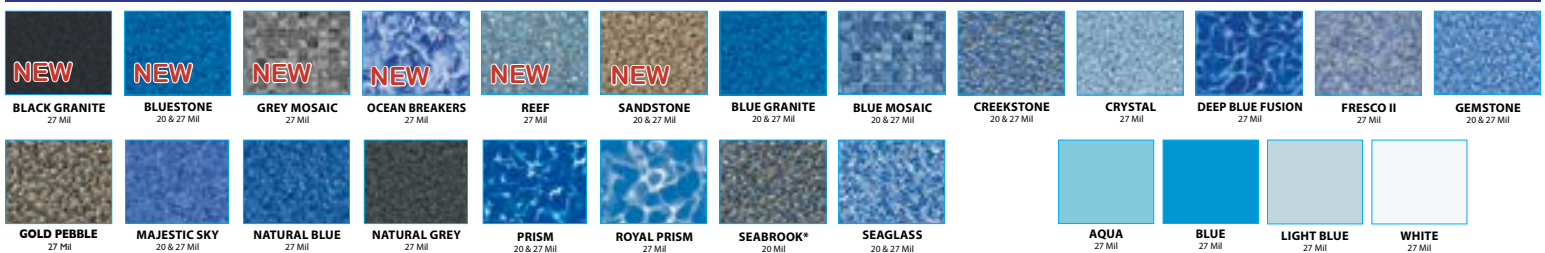

NEW

NEW

NEW

NEW

NEW

2017 VINYL FLOOR SELECTION – Floor Patterns are available as "All Floor Liners" (No Tile Border)

All 27 Mil floor patterns are available as Tread-Tex for use on vinyl over step applications.

1. All vinyl liner graphics are for illustration purposes only. It is recommended by the manufacturer to view an actual vinyl sample before ordering your liner.

2. Color may vary from printed brochure. The manufacturer reserves the right to change liner selections without notice.

* Not available in Tread-Tex material

**On the Dolphin | Seabrook liner, pattern alignment may vary at the location of seams or on vinyl-over step applications.